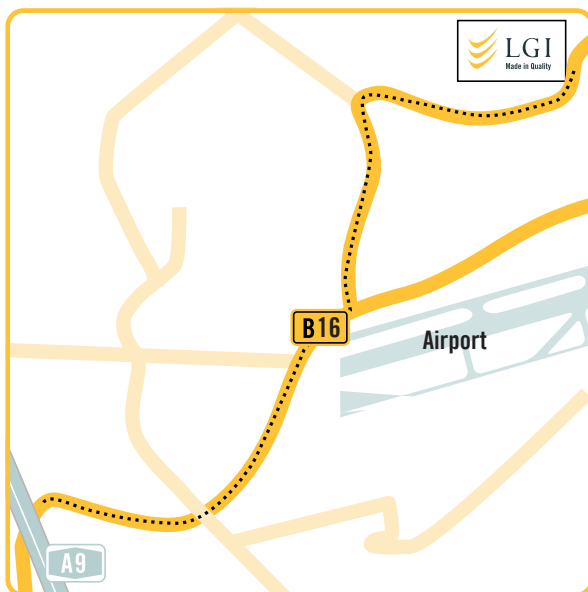

YOUR WAY TO – MANCHING

Address: Königsau 2

Phone: +49 (0)8459 33 34-120

FROM REGENSBURG

- Follow B16 and turn right direction
- Ingolstadt / Großmehringen
- Follow the street for ca. 1km
- Turn right direction Großmehring / Rottmannshart
- Follow the street for ca. 1km
- Pass the train station on the right
- Turn left into industrial park
- LGI is located at the end of the access road (building is called ProLogis)

FROM MÜNCHEN

- Follow motorway A9 till exit Manching (No.63) and follow B16 direction Regensburg
- Follow B16 for ca. 2km
- Drive around Manching on the right you see a military airport
- Turn left direction Großmehring / Rottmannshart
- Follow the street for ca. 1km
- Pass the train station on the right
- Turn left into industrial park
- LGI is located at the end of the access road (building is called ProLogis)

FROM NÜRNBERG / INGOLSTADT

- Follow motorway A9 till exit Ingolstadt Süd (No.62)
- Turn left direction Regensburg / Landshut / Manching
- Turn left direction Großmehring after 4km
- Follow the street for ca. 1km
- Pass the train station on the right
- Turn left into industrial park
- LGI is located at the end of the access road (building is called ProLogis)